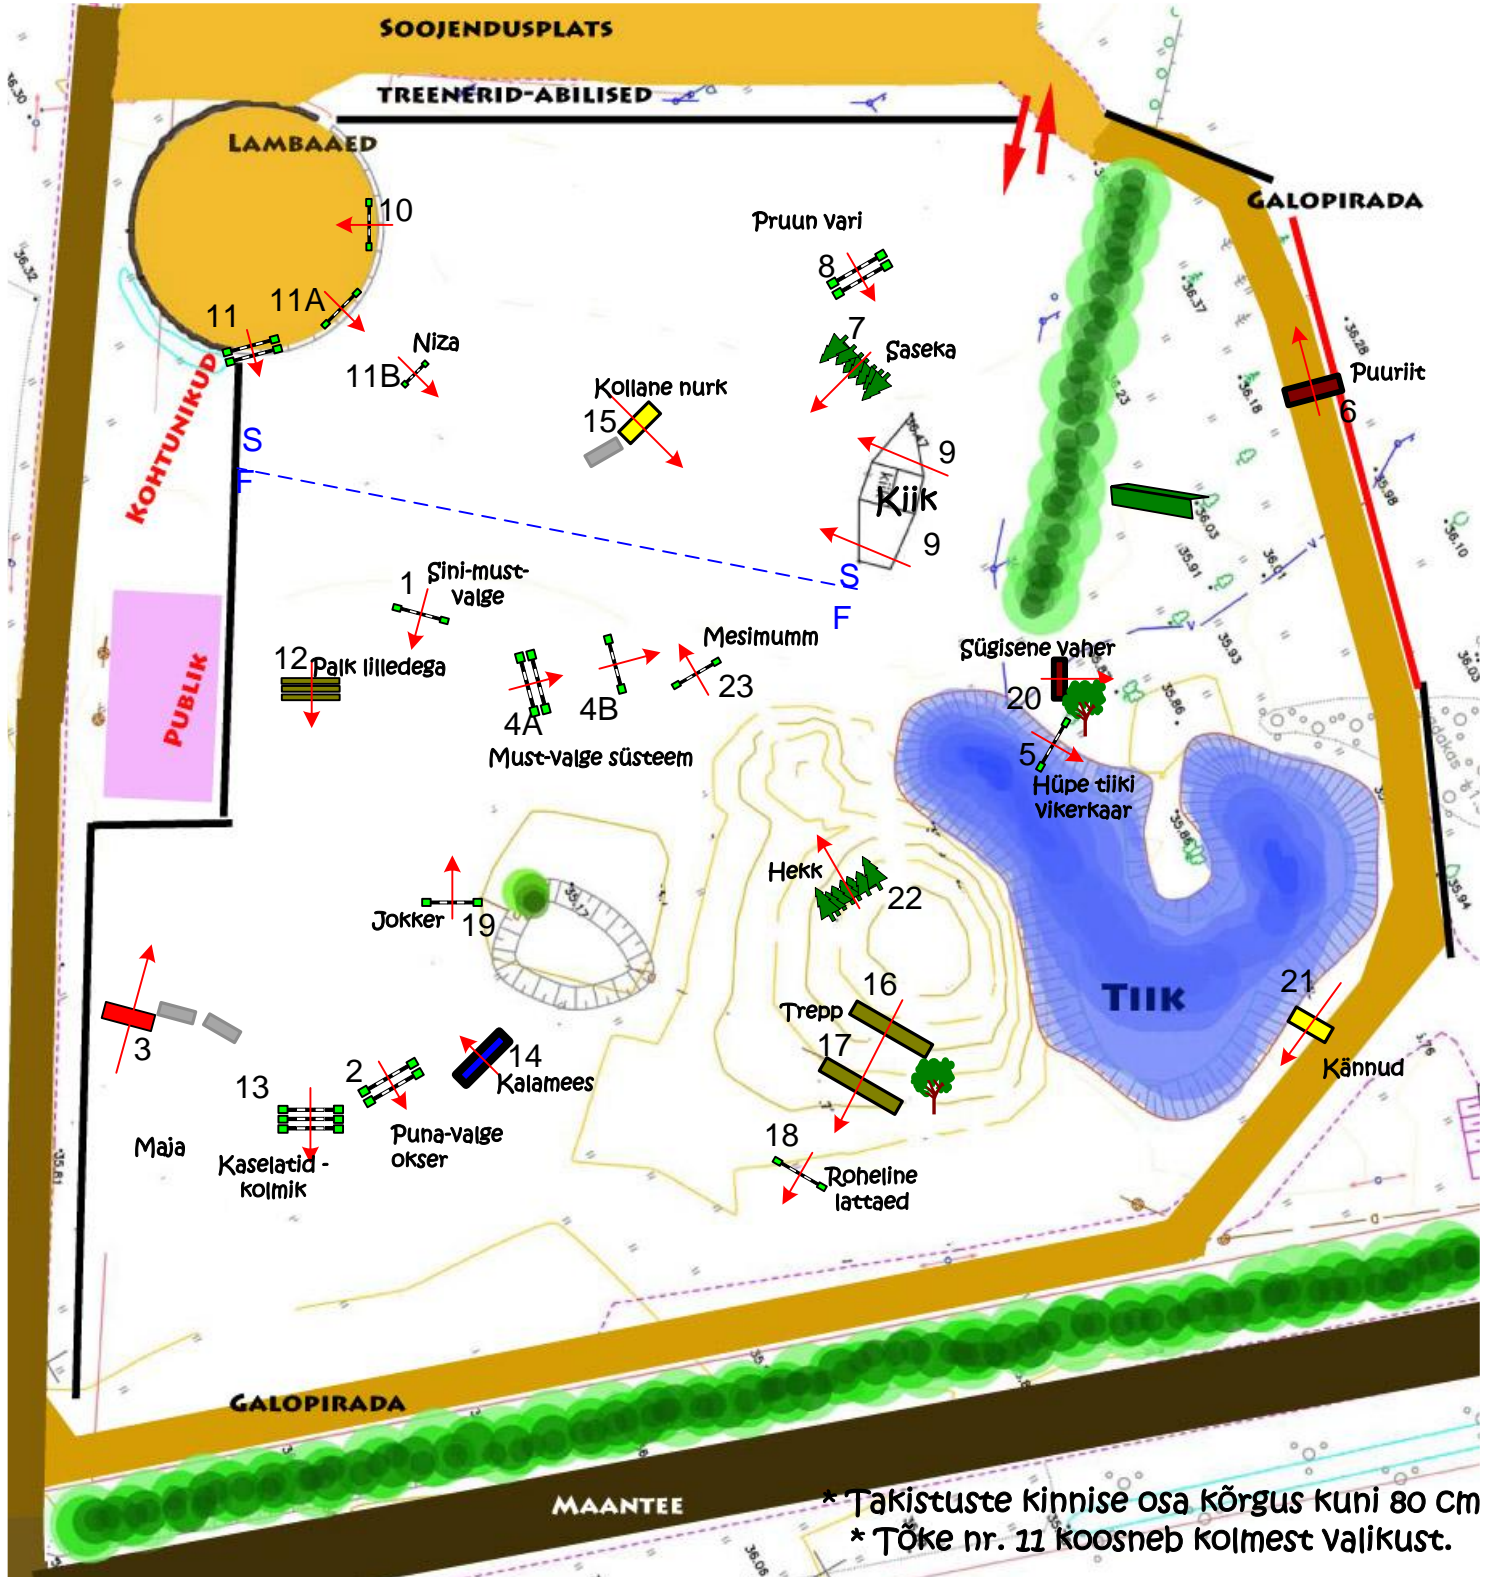

# Lagedi Derby 2012

Class No.: 3

Ümberhüpetele  
Start: 14:00

100

EUROPAGAR 12. august 2012. a.

Table: A  
National RG:  
FEI RG / Art. 238.2.2  
Height: 100 m

Speed: 375 m/min  
Length: 0 m  
Time allowed: 0 sec  
Time limit: 0 sec

Obstacles: 23  
Efforts: 23  
Penalty sec:  
Closed combination: 0

Jump-off: 0  
Length: m  
Time allowed: 0 sec  
Time limit: 0 sec

Rajameister: joosep.tikk@gmail.com

Ümberhüpped: 1, 2, 3, 4A, 4B, 10, 11, 12