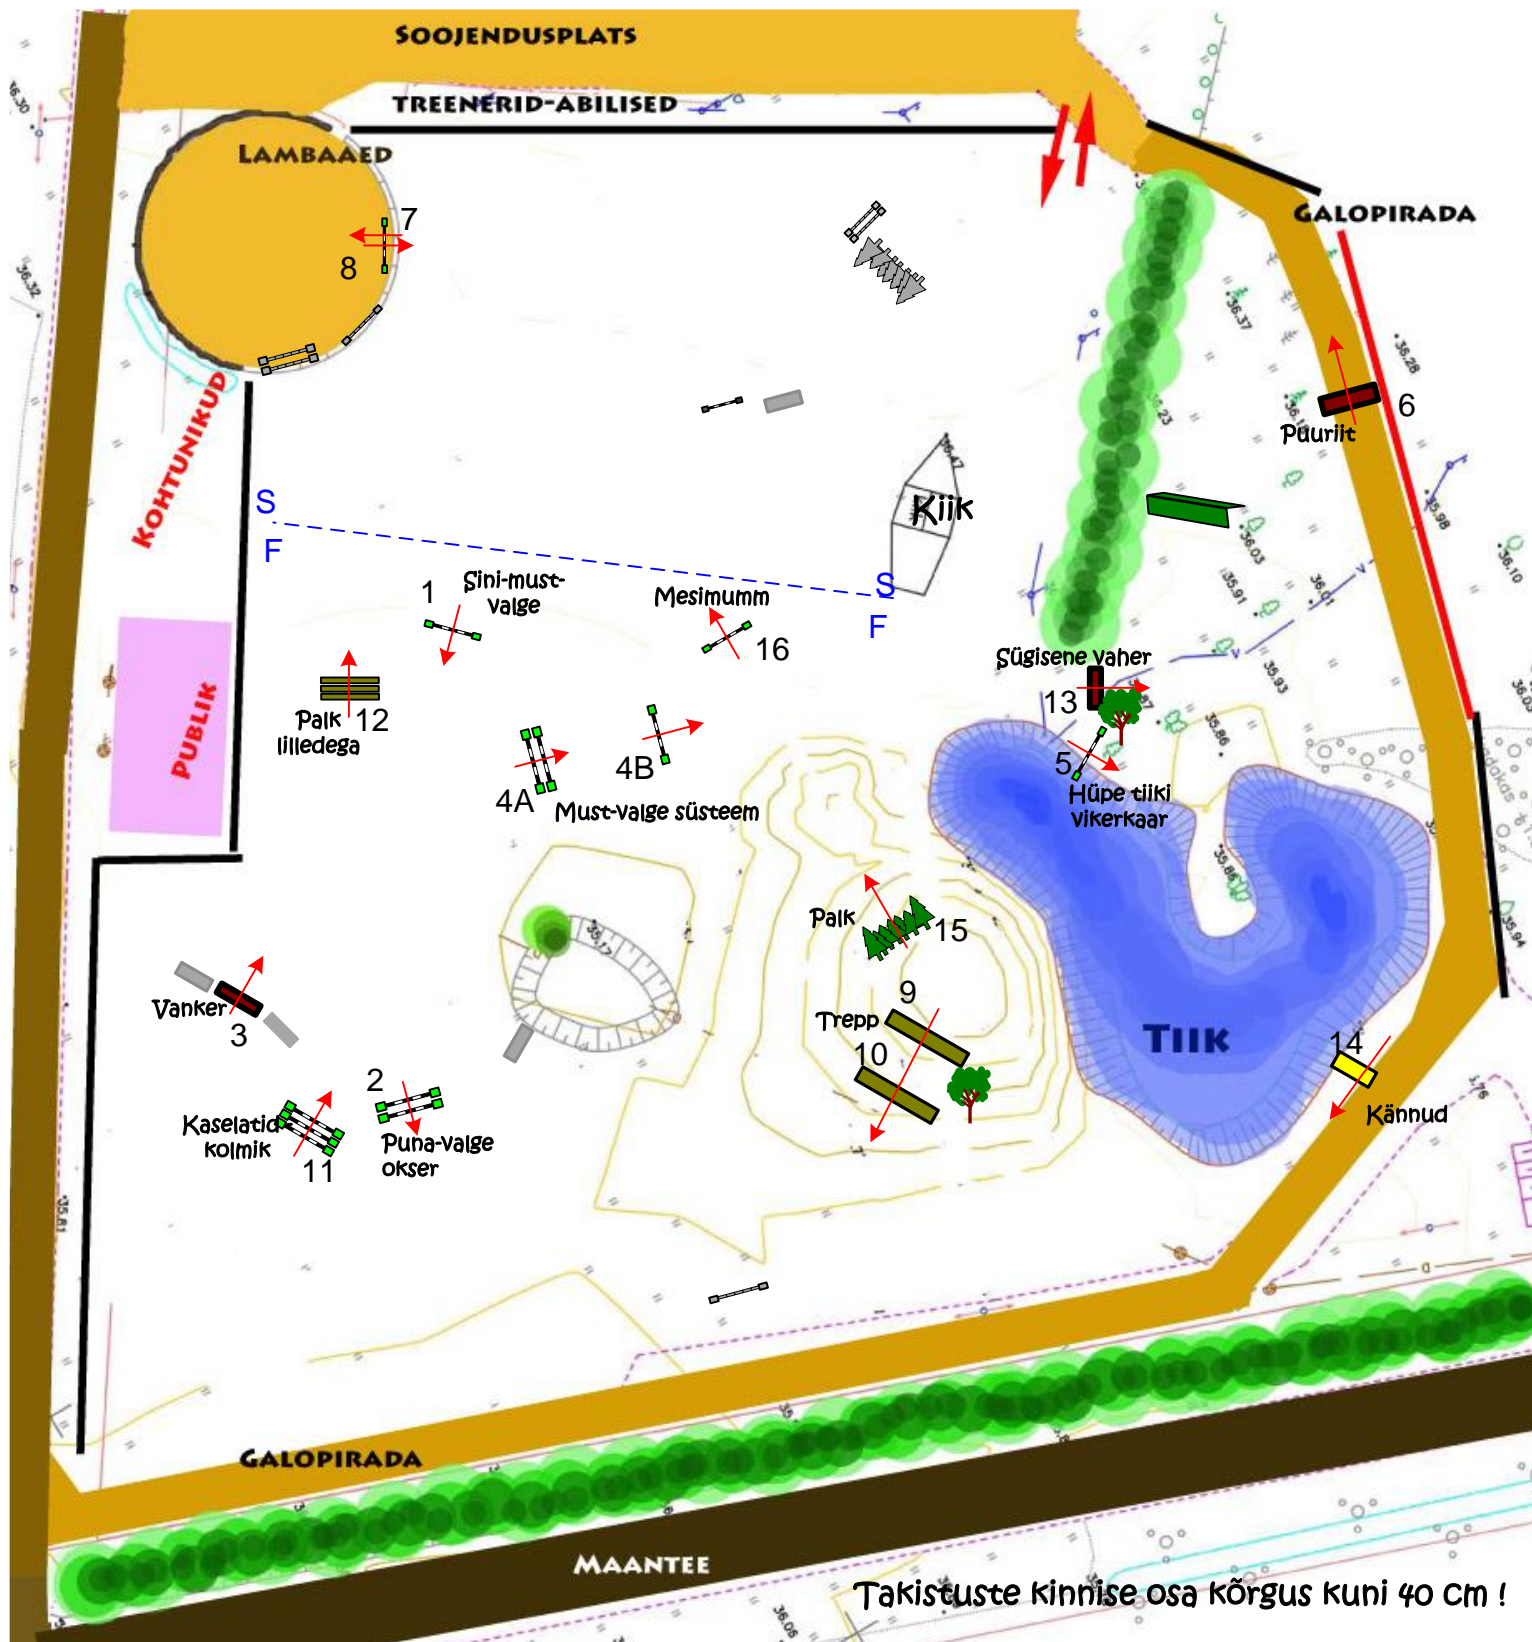

Prix de Rebala Tallid 50cm

Class No.: 1
2012. a.

Kiirus-puhtus
Start: 11:00

Competition in groups with winning round

12. august

Table: A
National RG:
FEI RG / Art. 238.2.1
Height: 0,5 m

Speed: 325 m/min
Length: 0 m
Time allowed: 0 sec
Time limit: 0 sec

Obstacles: 16
Efforts: 17
Penalty sec:
Closed combination: 0

Jump-off: 0
Length: m
Time allowed: 0 sec
Time limit: 0 sec

Takistuste kinnise osa kõrgus kuni 40 cm !