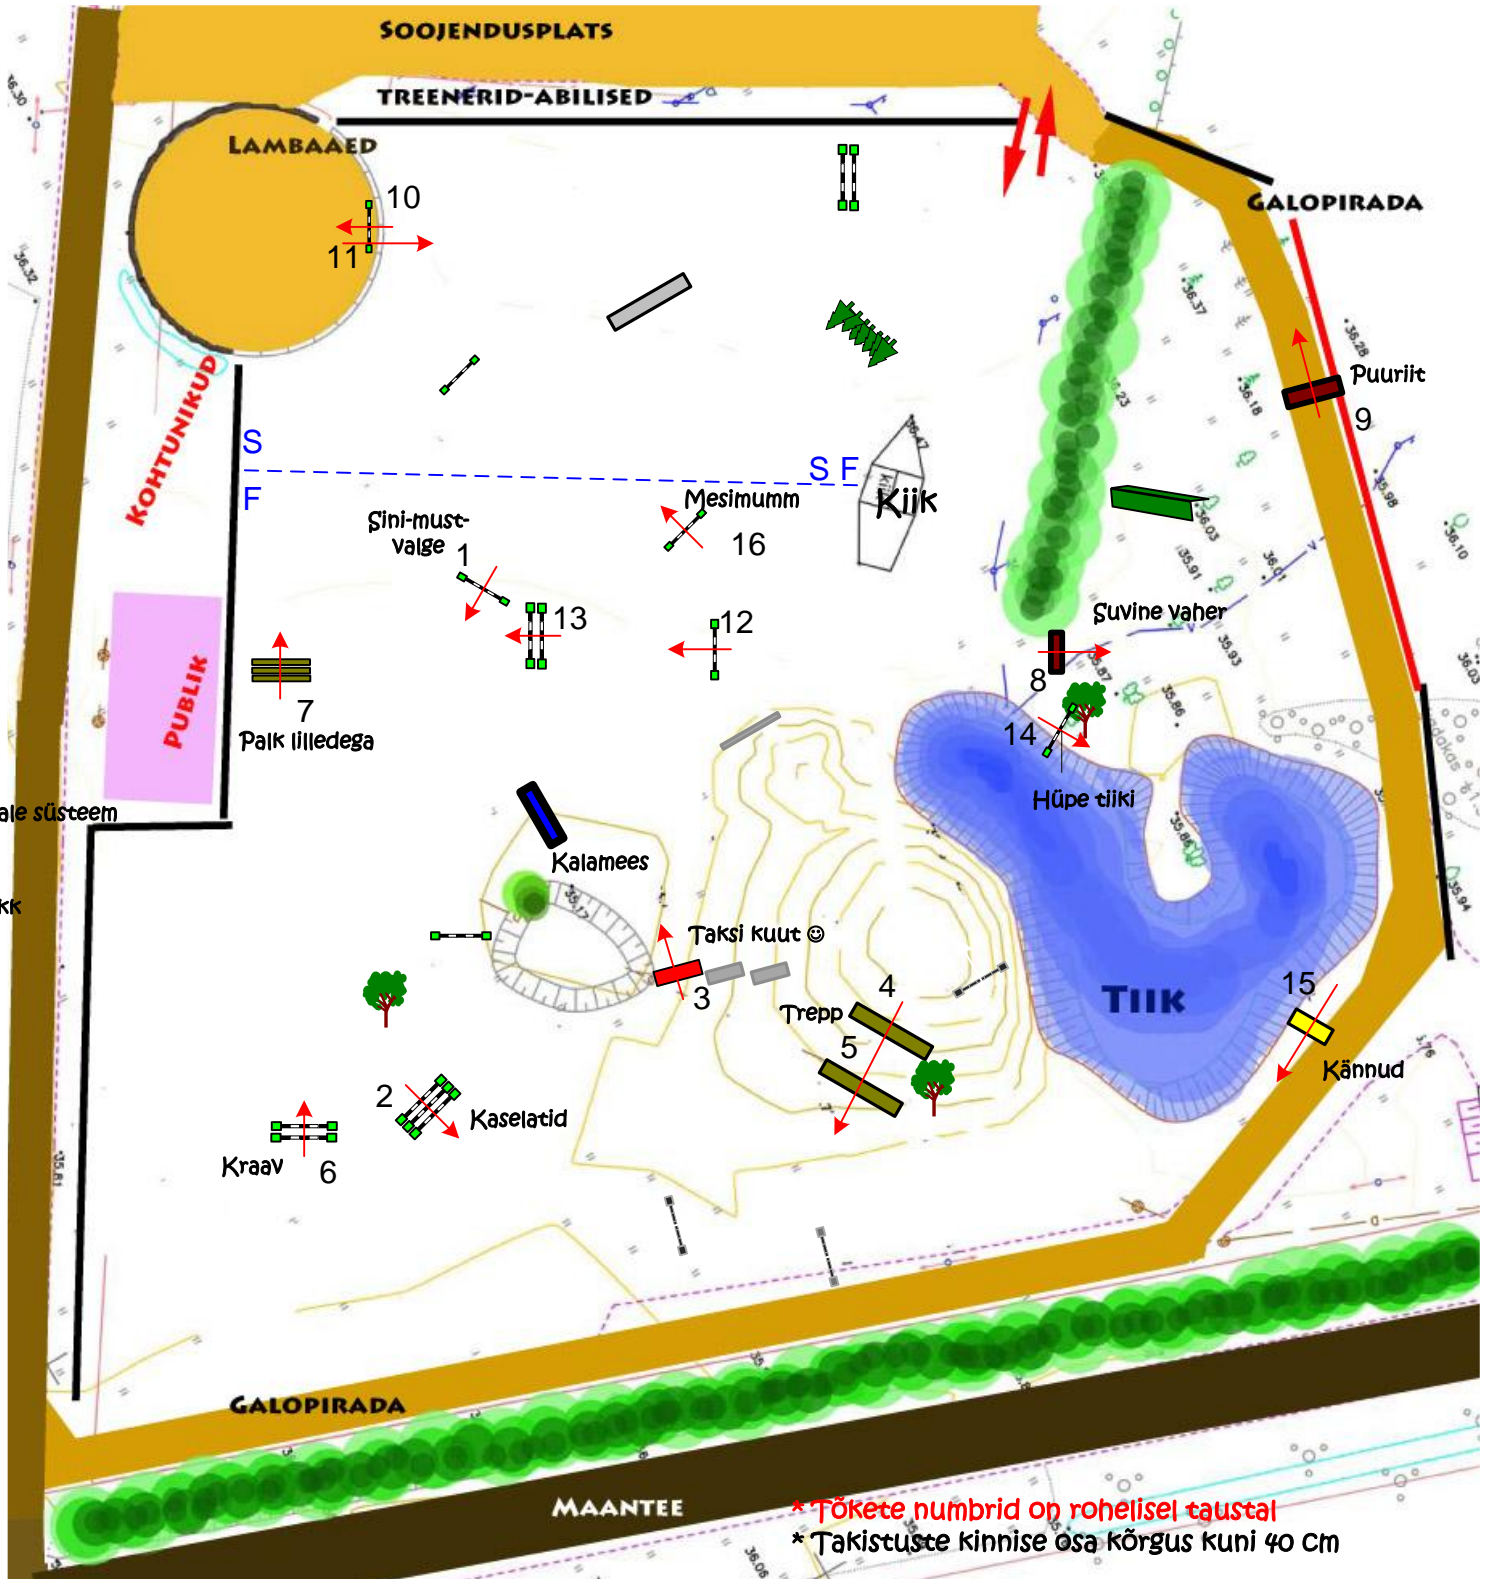

Lagedi Derby 2013

HOBUKESKUS

Class No.: 1

NORMIAJA TÄPSUSELE
Start: 11:00

50

21. juuli 2013. a.

Table: A
National RG:
FEI RG / Art.
Height: 50 m

Speed: 270 m/min
Length: 978 m
Time allowed: 218 sec
Time limit: 436 sec

Obstacles: 16
Efforts: 16
Penalty sec:
Closed combination: 0

Jump-off: 0
Length: m
Time allowed: 0 sec
Time limit: 0 sec

* Tõkete numbrid on rohelisel taustal
* Takistuste kinnise osa kõrgus kuni 40 cm